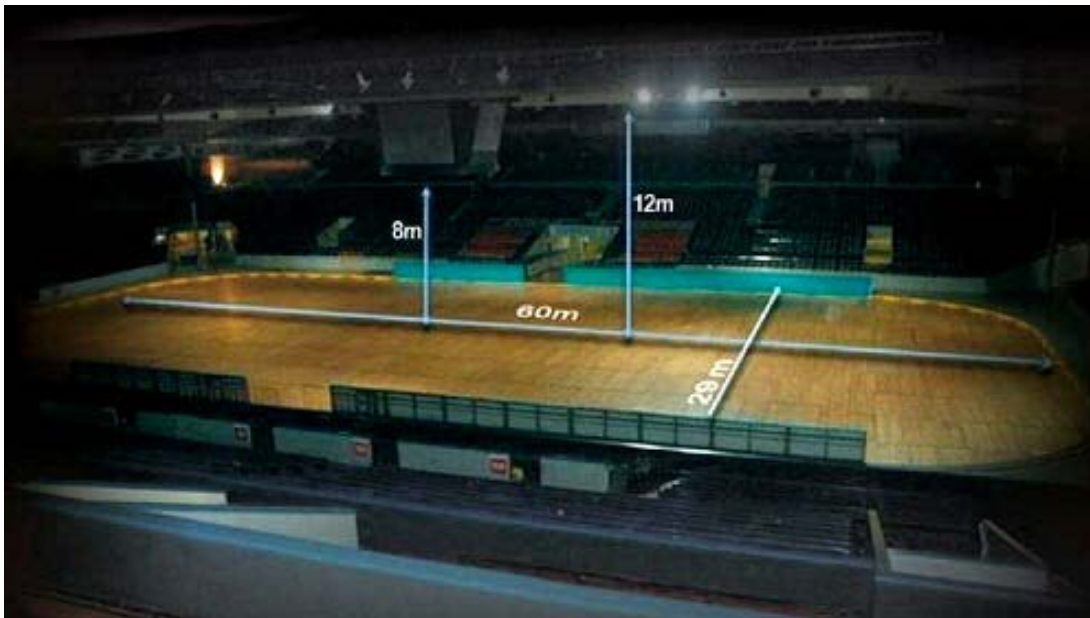

FIL WORLD INDOOR LACROSSE CHAMPIONSHIP

PRAGUE
CZECH REPUBLIC

21st - 28th May 2011

www.wilcprague2011.com

The City

www.wilcprague2011.com

The Arena

- Tesla Arena Prague
- All games will be played in a single arena (main arena and minor arena, depending on the number of participants)
- A landmark building with state-of-the-art equipment
- A symbol of Czech ice hockey victories
- Well known and renowned among fans
- European size rink
- Artificial turf (imported from the U.S., adopted to Euro size)

The Arena

- Rink dimensions: 29 x 60 m
- Height of the arena: 14 m, light bridge 12 m, multimedia cube 8 m
- Seating capacity: 10,350 (exc. VIP seats)

The Alternative Arena

- In case the number of participants requires, the Championship will be held in Slavia Praha (Eden) Arena
- Near the premises where the Women's World Championship was held in 2009