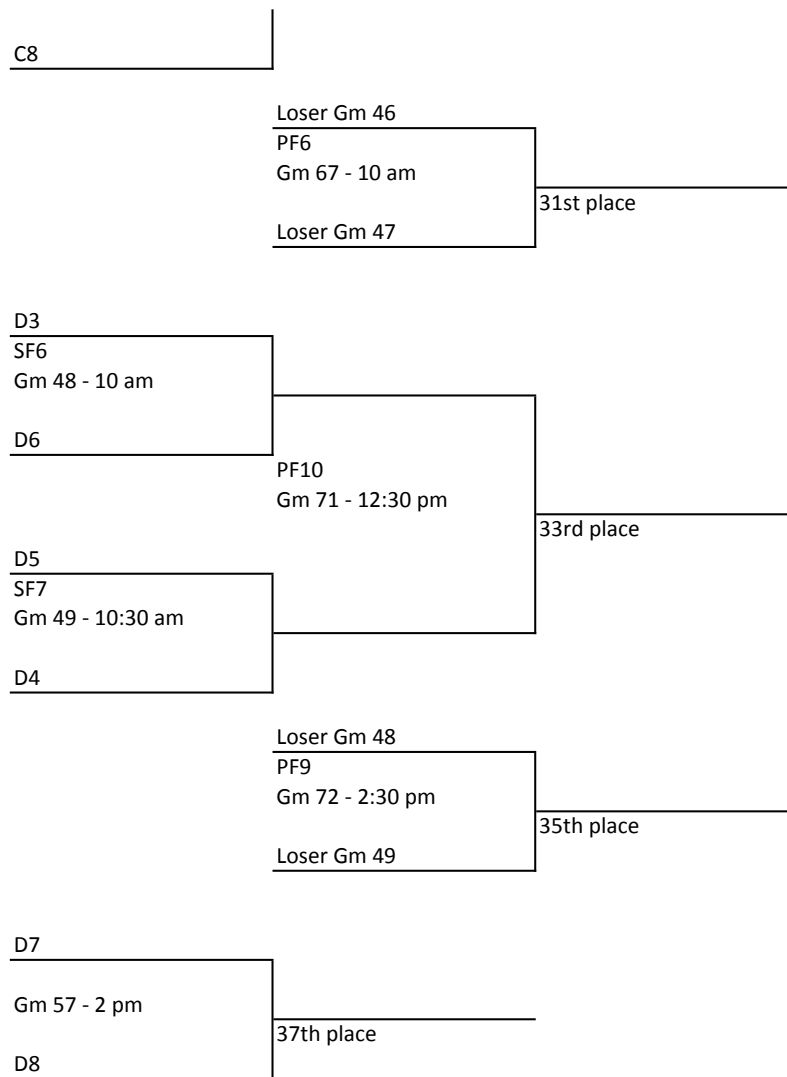

SF10  
Gm 52 - 12 pm

B3

C2

Gm 37 - 11:30 am

B5

SF12  
Gm 54 - 1 pm

PF11  
Gm 72 - 2:30 pm

17th place