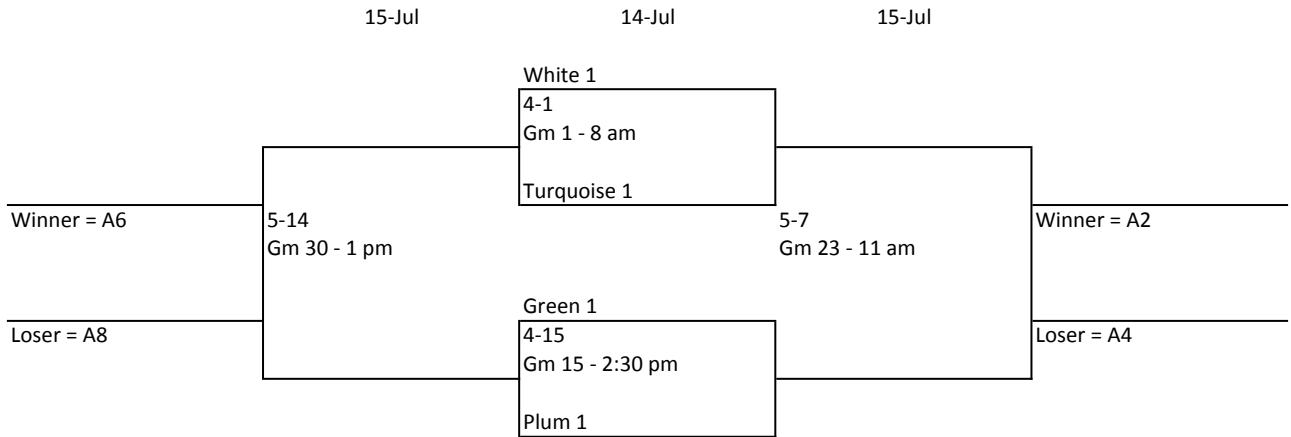

2014 FIL World Championship Bracket Representation