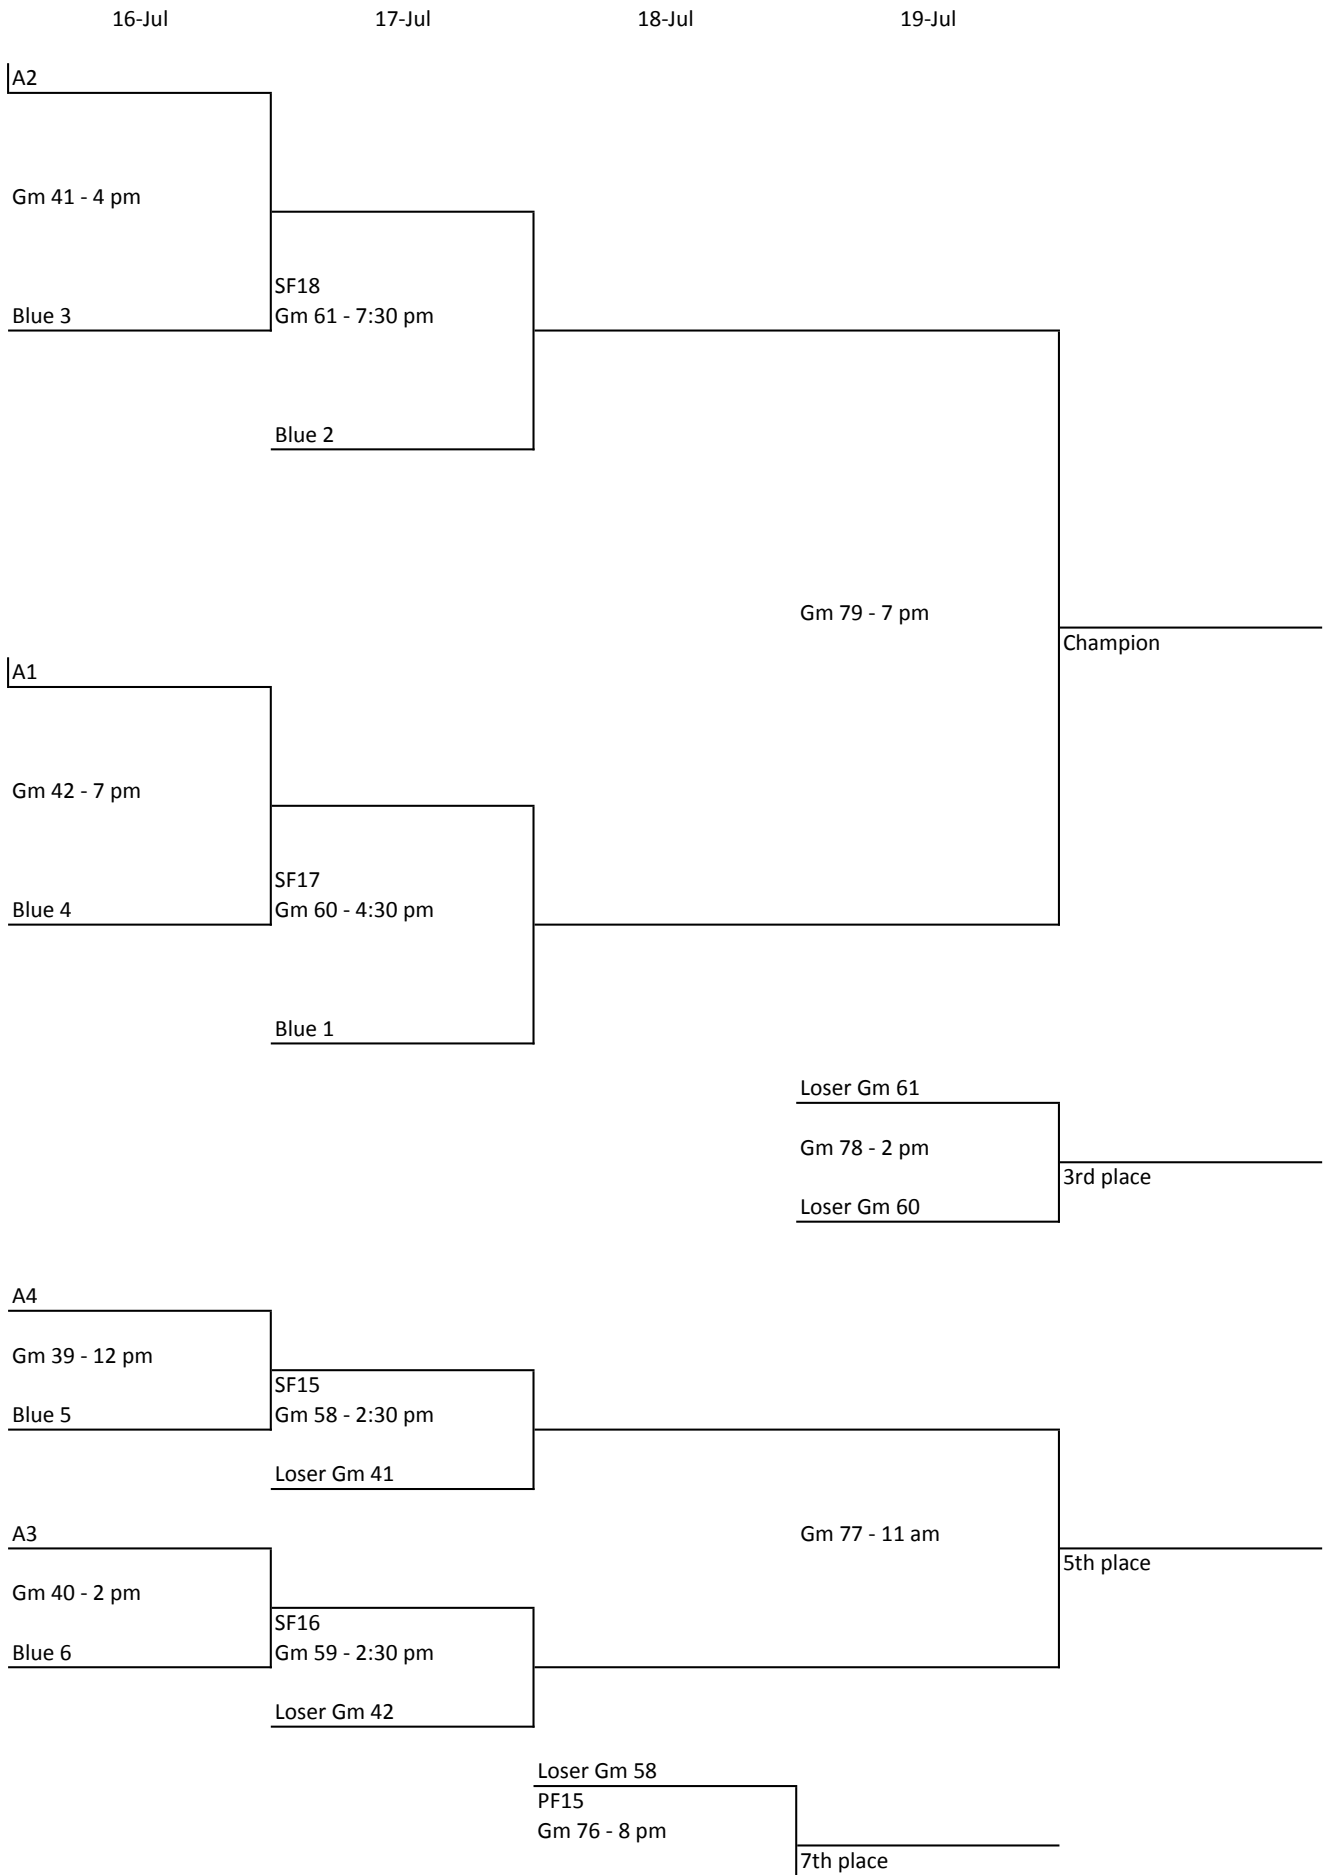

2014 FIL World Championship Bracket Representation