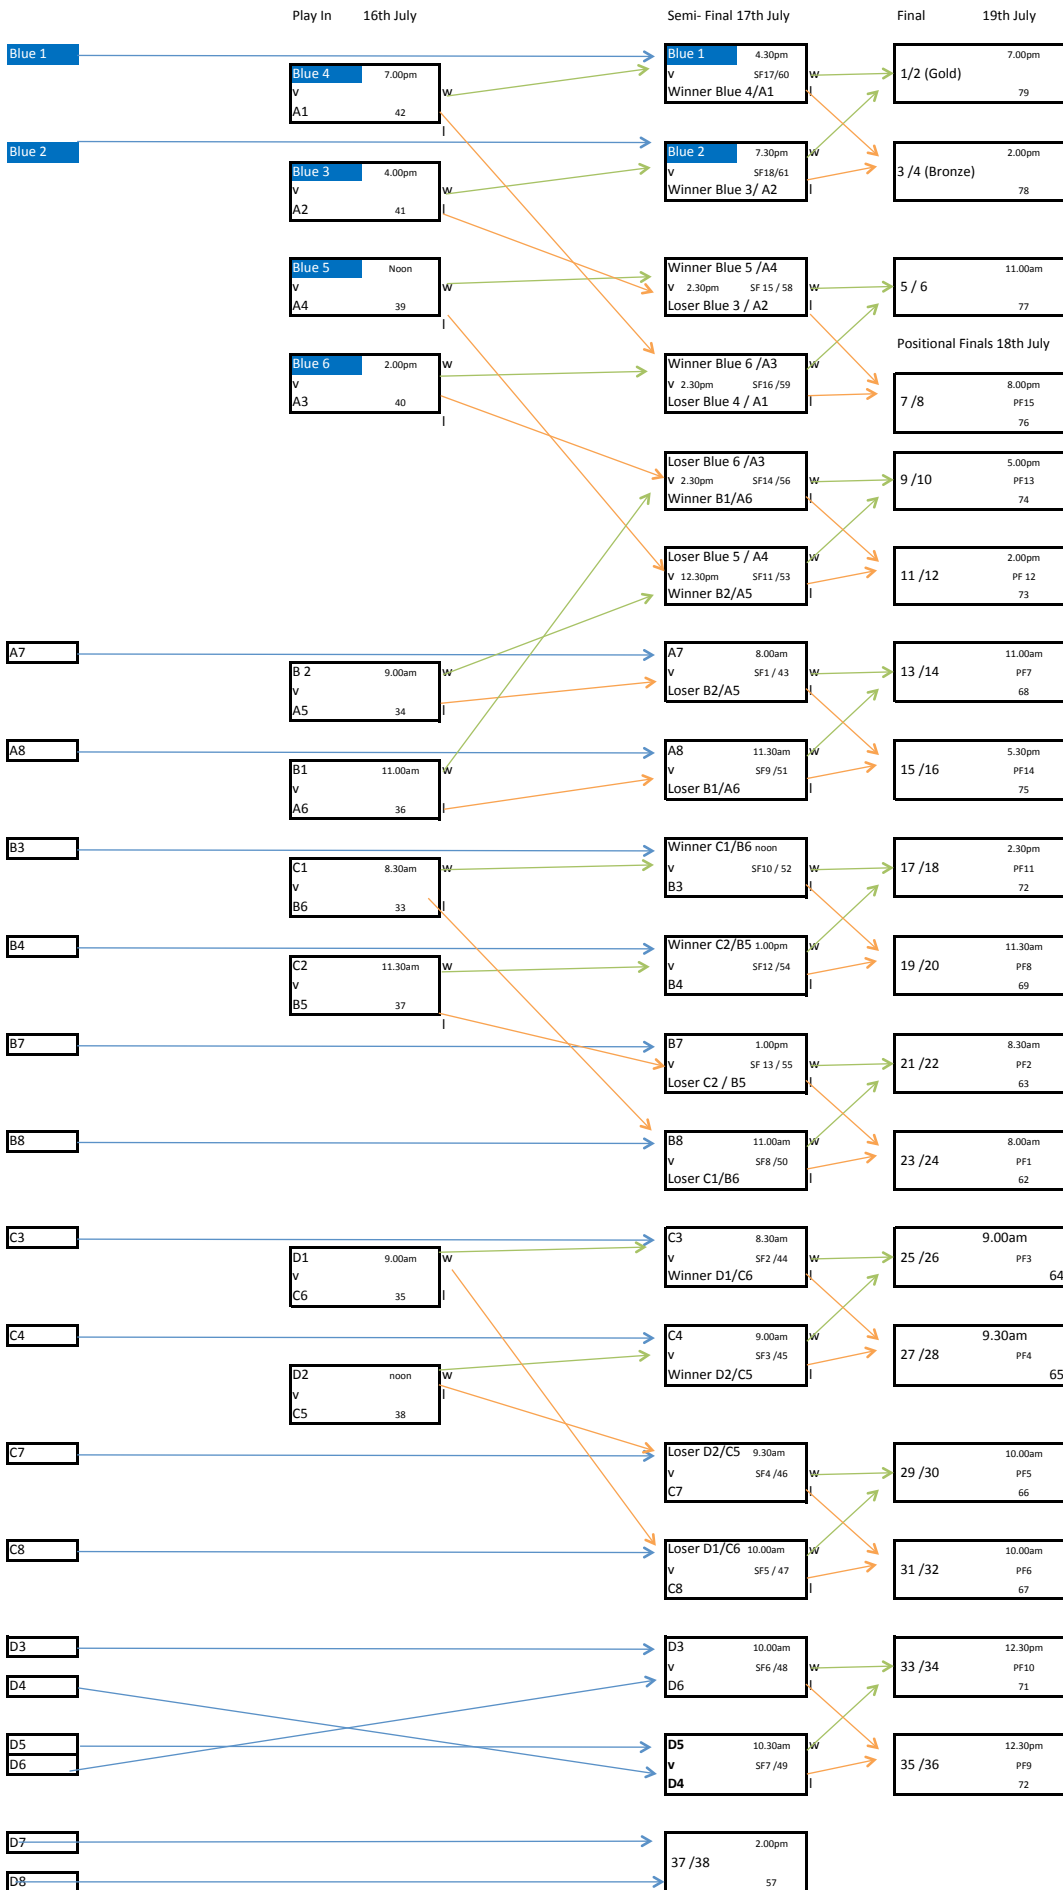

Play In Games, Semi-Finals and Finals