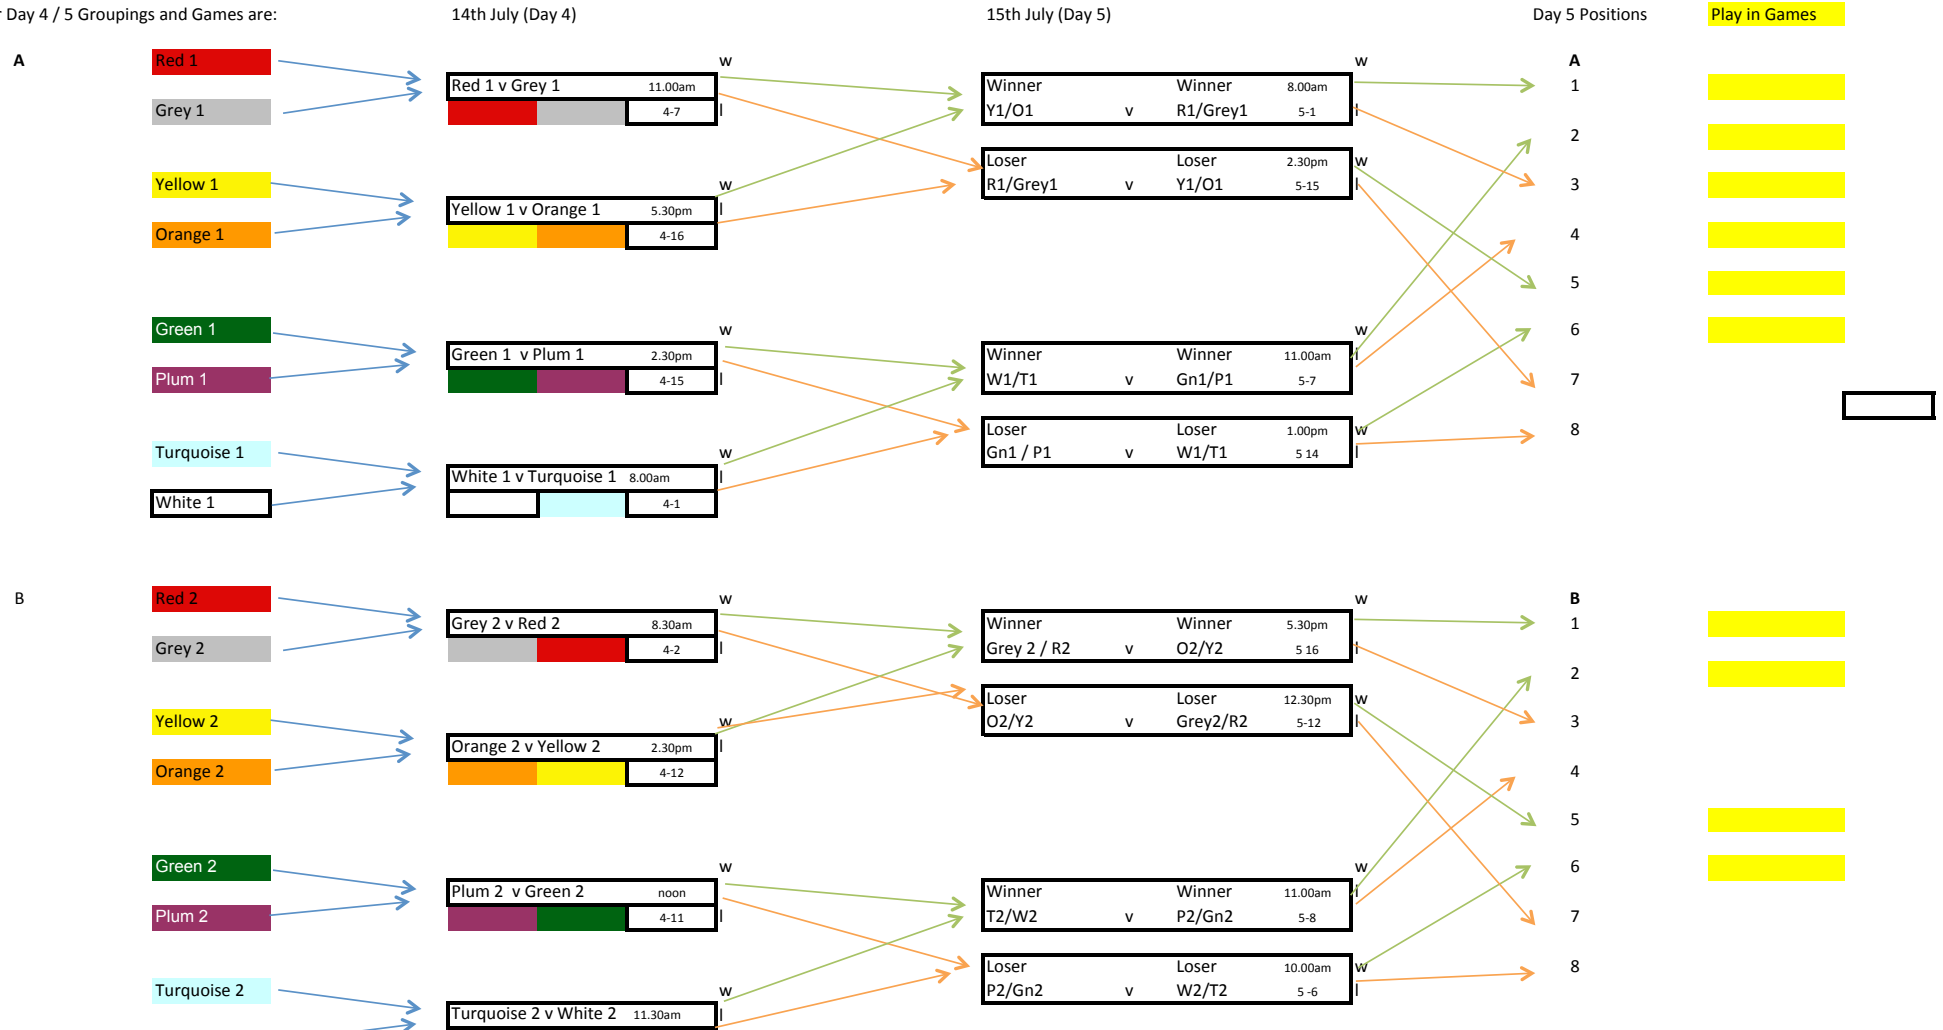

Preliminary Games -First 5 days (Excluding Blue Division)

After the first three days of play the teams will be positioned as follows

	Red	White	Green	Yellow	Orange	Plum	Turquoise	Grey
A	1	1	1	1	1	1	1	1
B	2	2	2	2	2	2	2	2
C	3	3	3	3	3	3	3	3
D	4	4	4	4	4	4	4	4

For Day 4 / 5 Groupings and Games are: