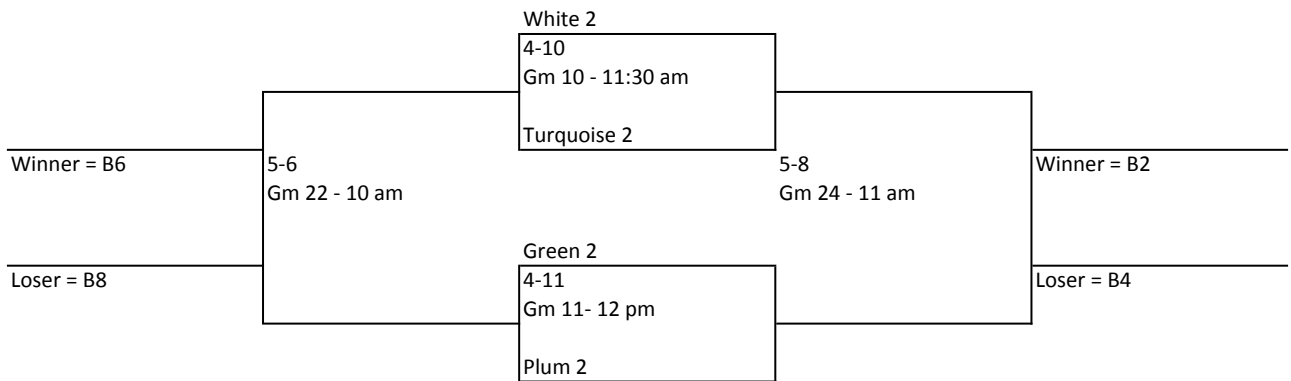

2014 FIL World Championship Bracket Representation